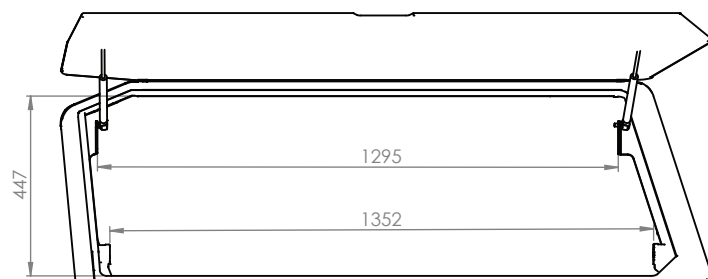

Utemaster Centurion Canopy Dimensions *to suit GWM Cannon*

REAR VIEW
DOORS DOWN

SIDE VIEW
DOORS DOWN

REAR VIEW
DOORS UP

SIDE VIEW
DOORS UP

REAR VIEW
CANTILEVER ROOF RACK

SIDE VIEW
CANTILEVER ROOF RACK