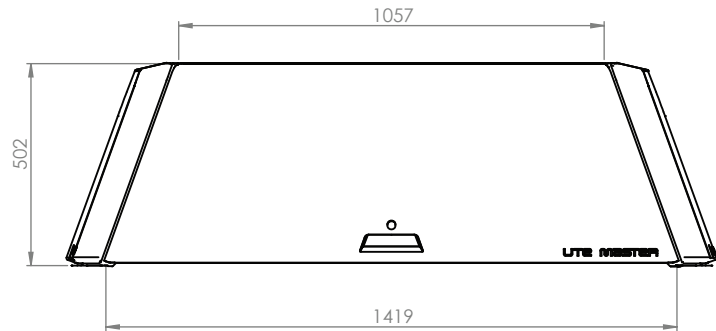

Utemaster Centurion Canopy Dimensions *to suit GWM Cannon*

REAR VIEW
DOORS DOWN

SIDE VIEW
DOORS DOWN

REAR VIEW
DOORS UP

SIDE VIEW
DOORS UP

REAR VIEW
CANTILEVER ROOF RACK

SIDE VIEW
CANTILEVER ROOF RACK