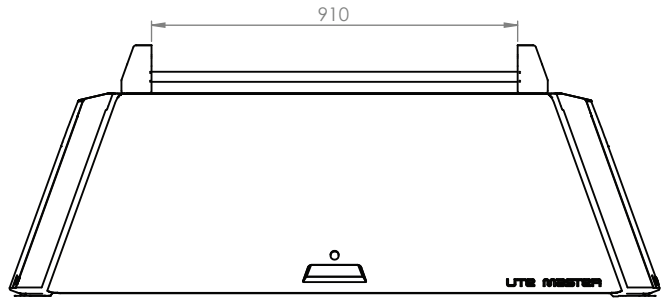

Utemaster Centurion Canopy Dimensions *to suit GWM Cannon*

REAR VIEW
DOORS DOWN

SIDE VIEW
DOORS DOWN

REAR VIEW
DOORS UP

SIDE VIEW
DOORS UP

REAR VIEW
CANTILEVER ROOF RACK

SIDE VIEW
CANTILEVER ROOF RACK