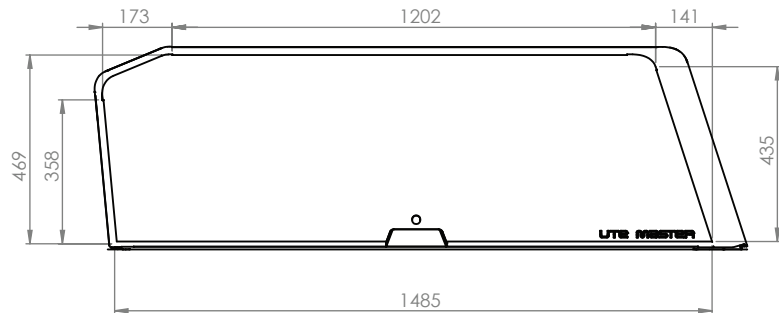

Utemaster Centurion Canopy Dimensions *to suit GWM Cannon*

REAR VIEW
DOORS DOWN

SIDE VIEW
DOORS DOWN

REAR VIEW
DOORS UP

SIDE VIEW
DOORS UP

REAR VIEW
CANTILEVER ROOF RACK

SIDE VIEW
CANTILEVER ROOF RACK