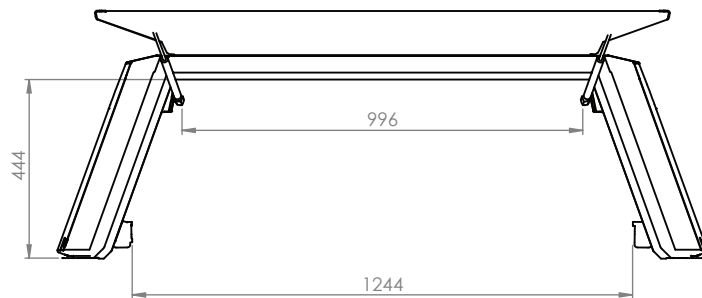

Utemaster Centurion Canopy Dimensions *to suit GWM Cannon*

REAR VIEW
DOORS DOWN

SIDE VIEW
DOORS DOWN

REAR VIEW
DOORS UP

SIDE VIEW
DOORS UP

REAR VIEW
CANTILEVER ROOF RACK

SIDE VIEW
CANTILEVER ROOF RACK