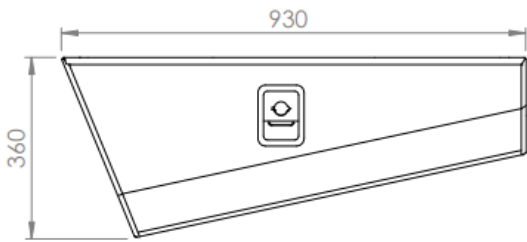

TrailCore Tool Box Dimensions

Large

Medium

Small