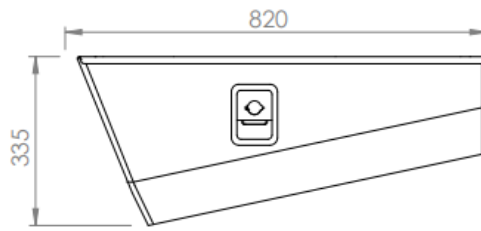

TrailCore Tool Box Dimensions

Large

Medium

Small