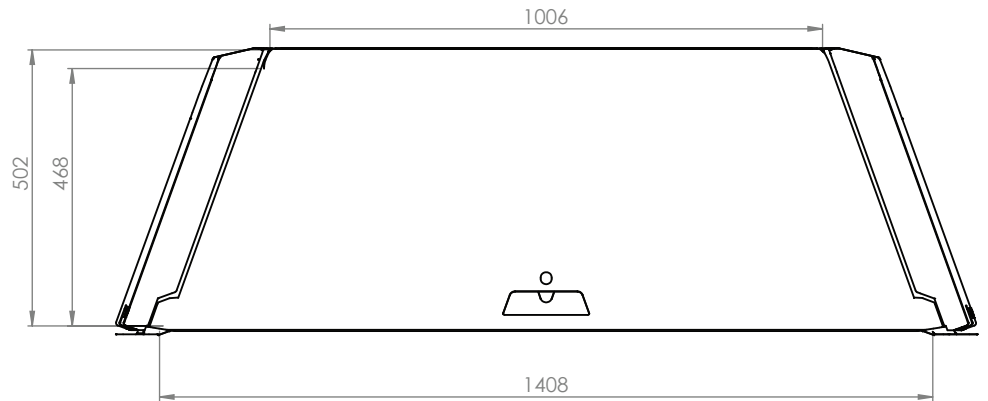

## Utemaster Centurion Canopy Dimensions to suit Nissan Navara

**REAR VIEW**  
DOORS DOWN

**SIDE VIEW**  
DOORS DOWN

**REAR VIEW**  
DOORS UP

**SIDE VIEW**  
DOORS UP

**REAR VIEW**  
CANTILEVER ROOF RACK

**SIDE VIEW**  
CANTILEVER ROOF RACK

**SIDE VIEW**  
CANTILEVER ROOF RACK  
(STX)

**SIDE VIEW**  
CANTILEVER ROOF RACK  
(STX)