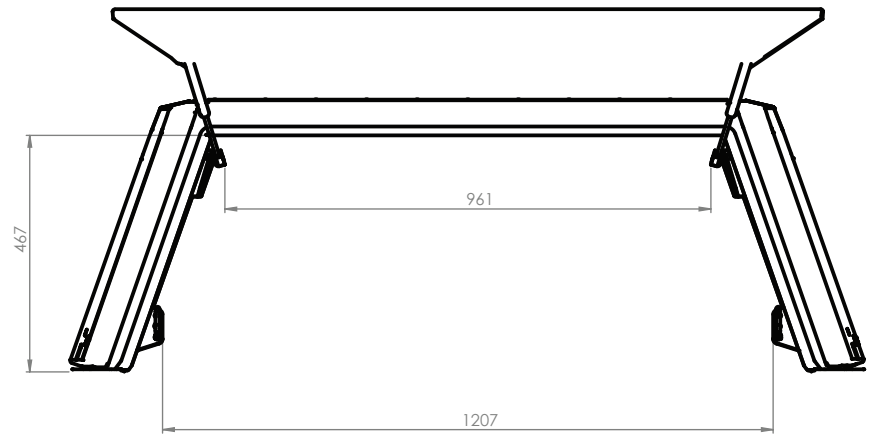

## Utemaster Centurion Canopy Dimensions to suit Nissan Navara

**REAR VIEW**  
DOORS DOWN

**SIDE VIEW**  
DOORS DOWN

**REAR VIEW**  
DOORS UP

**SIDE VIEW**  
DOORS UP

**REAR VIEW**  
CANTILEVER ROOF RACK

**SIDE VIEW**  
CANTILEVER ROOF RACK

**SIDE VIEW**  
CANTILEVER ROOF RACK  
(STX)

**SIDE VIEW**  
CANTILEVER ROOF RACK  
(STX)