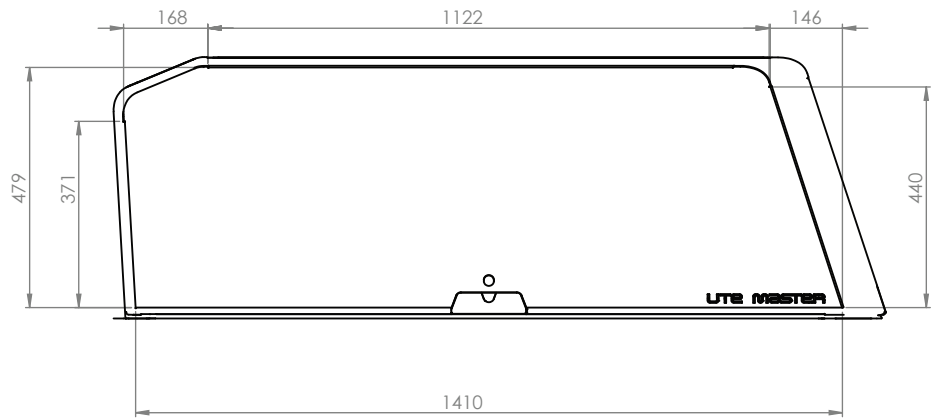

## Utemaster Centurion Canopy Dimensions to suit Nissan Navara

**REAR VIEW**  
DOORS DOWN

**SIDE VIEW**  
DOORS DOWN

**REAR VIEW**  
DOORS UP

**SIDE VIEW**  
DOORS UP

**REAR VIEW**  
CANTILEVER ROOF RACK

**SIDE VIEW**  
CANTILEVER ROOF RACK

**SIDE VIEW**  
CANTILEVER ROOF RACK  
(STX)

**SIDE VIEW**  
CANTILEVER ROOF RACK  
(STX)