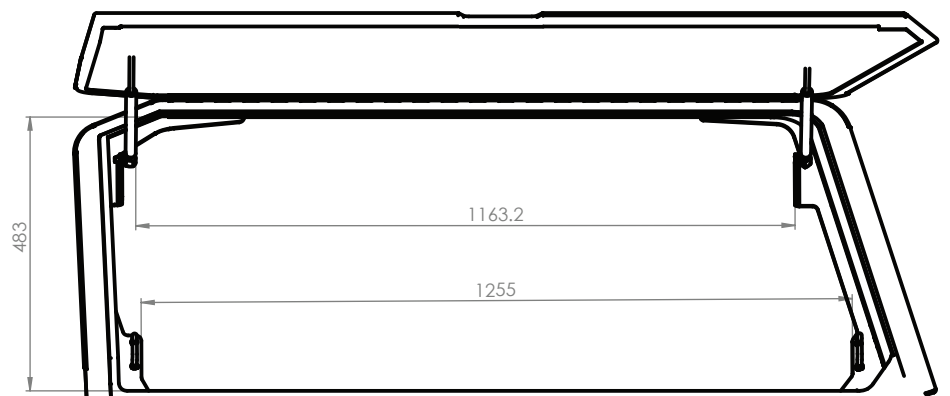

## Utemaster Centurion Canopy Dimensions to suit Nissan Navara

**REAR VIEW**  
DOORS DOWN

**SIDE VIEW**  
DOORS DOWN

**REAR VIEW**  
DOORS UP

**SIDE VIEW**  
DOORS UP

**REAR VIEW**  
CANTILEVER ROOF RACK

**SIDE VIEW**  
CANTILEVER ROOF RACK

**SIDE VIEW**  
CANTILEVER ROOF RACK  
(STX)

**SIDE VIEW**  
CANTILEVER ROOF RACK  
(STX)