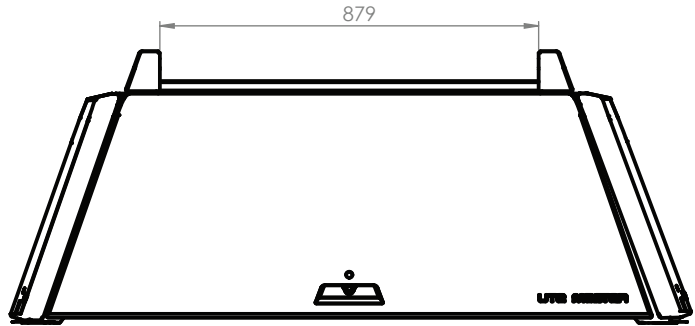

## Utemaster Centurion Canopy Dimensions to suit Nissan Navara

**REAR VIEW**  
DOORS DOWN

**SIDE VIEW**  
DOORS DOWN

**REAR VIEW**  
DOORS UP

**SIDE VIEW**  
DOORS UP

**REAR VIEW**  
CANTILEVER ROOF RACK

**SIDE VIEW**  
CANTILEVER ROOF RACK

**SIDE VIEW**  
CANTILEVER ROOF RACK  
(STX)

**SIDE VIEW**  
CANTILEVER ROOF RACK  
(STX)