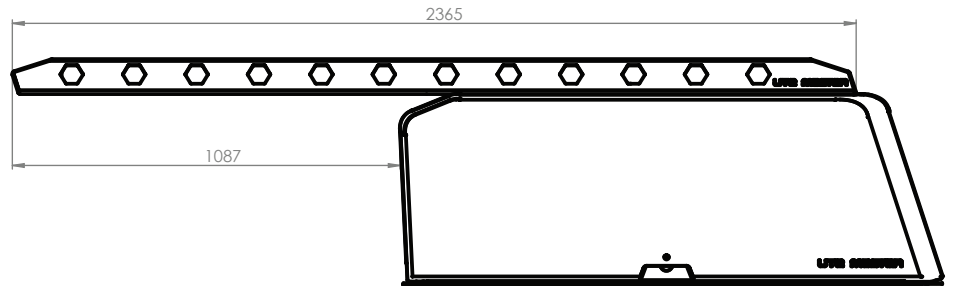

## Utemaster Centurion Canopy Dimensions to suit Nissan Navara

**REAR VIEW**  
DOORS DOWN

**SIDE VIEW**  
DOORS DOWN

**REAR VIEW**  
DOORS UP

**SIDE VIEW**  
DOORS UP

**REAR VIEW**  
CANTILEVER ROOF RACK

**SIDE VIEW**  
CANTILEVER ROOF RACK

**SIDE VIEW**  
CANTILEVER ROOF RACK  
(STX)

**SIDE VIEW**  
CANTILEVER ROOF RACK  
(STX)