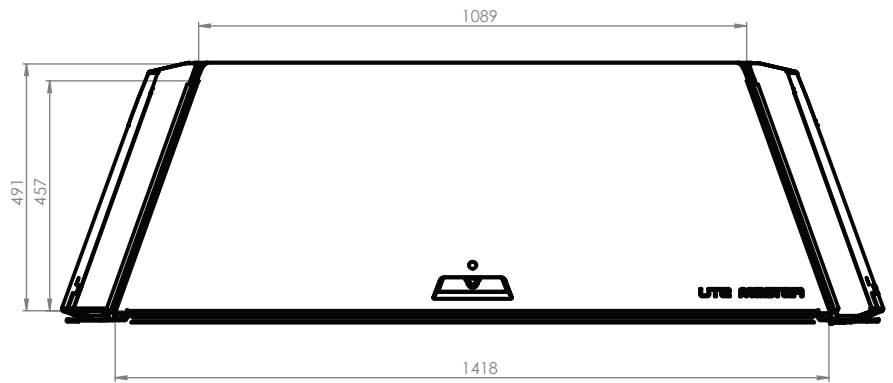

Utemaster Centurion Canopy Dimensions to suit LDV T60

REAR VIEW
DOORS DOWN

SIDE VIEW
DOORS DOWN

REAR VIEW
DOORS UP

SIDE VIEW
DOORS UP

REAR VIEW
CANTILEVER ROOF RACK

SIDE VIEW
CANTILEVER ROOF RACK