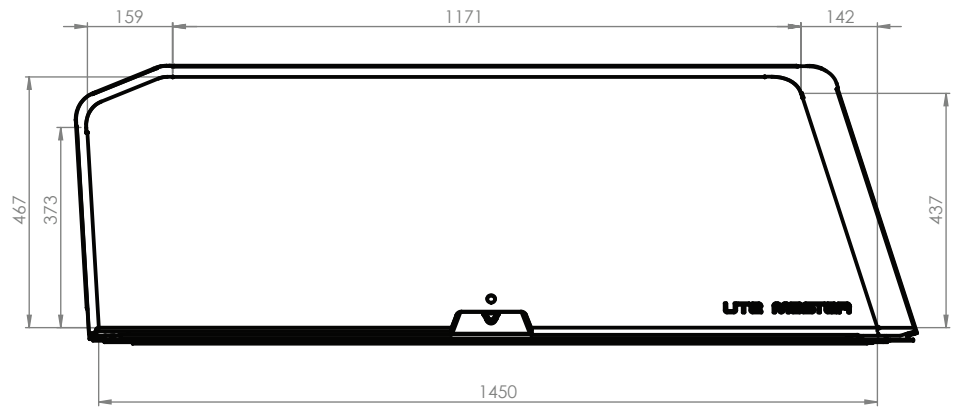

Utemaster Centurion Canopy Dimensions to suit LDV T60

REAR VIEW
DOORS DOWN

SIDE VIEW
DOORS DOWN

REAR VIEW
DOORS UP

SIDE VIEW
DOORS UP

REAR VIEW
CANTILEVER ROOF RACK

SIDE VIEW
CANTILEVER ROOF RACK