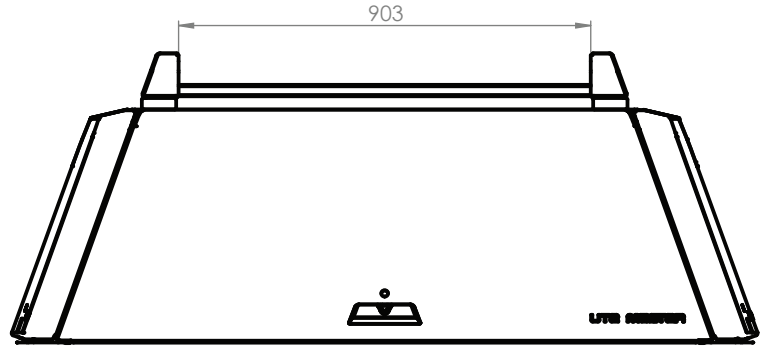

Utemaster Centurion Canopy Dimensions to suit LDV T60

REAR VIEW
DOORS DOWN

SIDE VIEW
DOORS DOWN

REAR VIEW
DOORS UP

SIDE VIEW
DOORS UP

REAR VIEW
CANTILEVER ROOF RACK

SIDE VIEW
CANTILEVER ROOF RACK