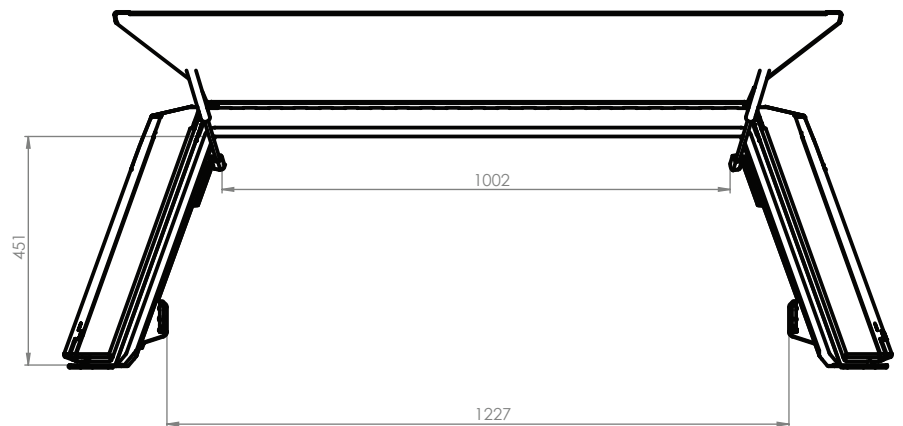

Utemaster Centurion Canopy Dimensions to suit LDV T60

REAR VIEW
DOORS DOWN

SIDE VIEW
DOORS DOWN

REAR VIEW
DOORS UP

SIDE VIEW
DOORS UP

REAR VIEW
CANTILEVER ROOF RACK

SIDE VIEW
CANTILEVER ROOF RACK