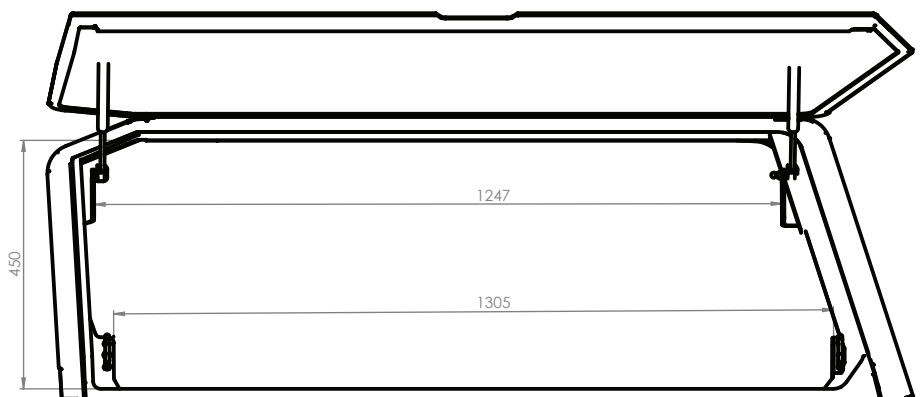

Utemaster Centurion Canopy Dimensions to suit LDV T60

REAR VIEW
DOORS DOWN

SIDE VIEW
DOORS DOWN

REAR VIEW
DOORS UP

SIDE VIEW
DOORS UP

REAR VIEW
CANTILEVER ROOF RACK

SIDE VIEW
CANTILEVER ROOF RACK