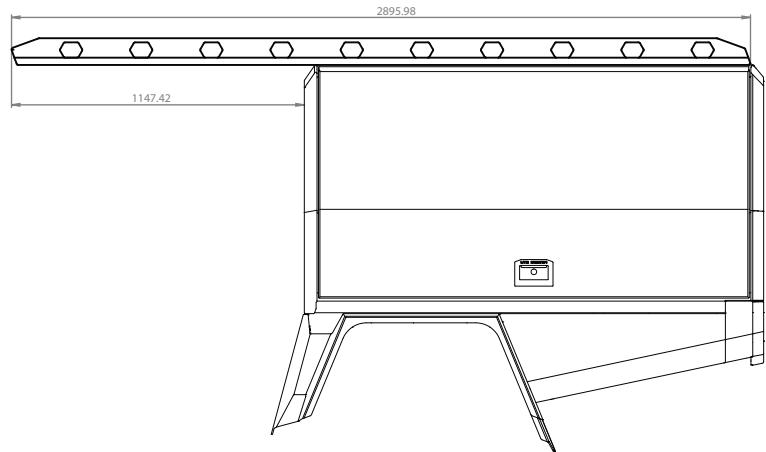

# Utemaster TrailCore Service Body Dimensions

## Cantilever Rear Dimensions

## Cantilever Side Dimensions