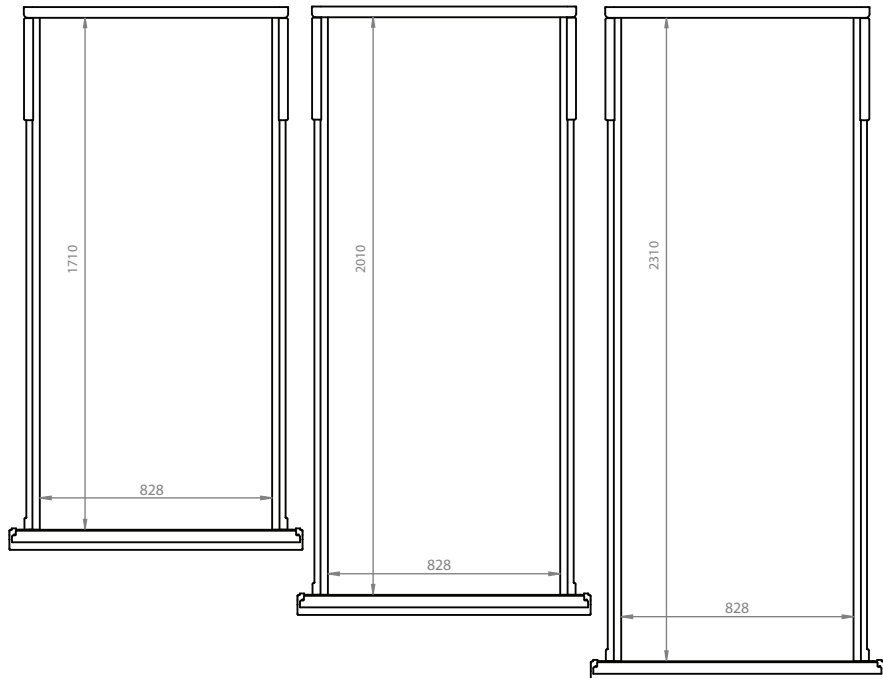

Drawer Size