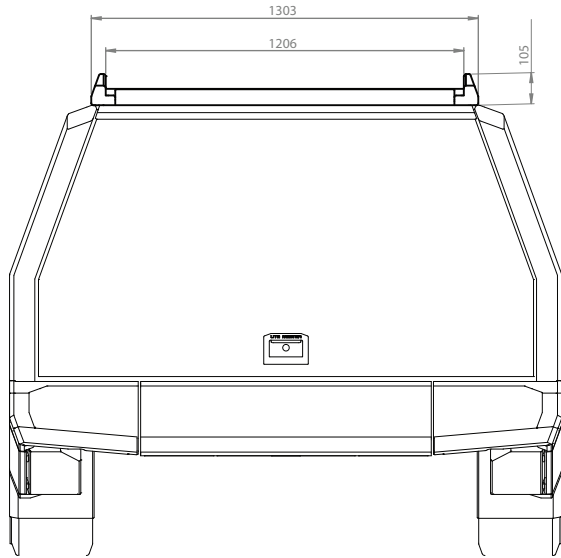

# Utemaster TrailCore Service Body Dimensions

## Cantilever Rear Dimensions

## Cantilever Side Dimensions