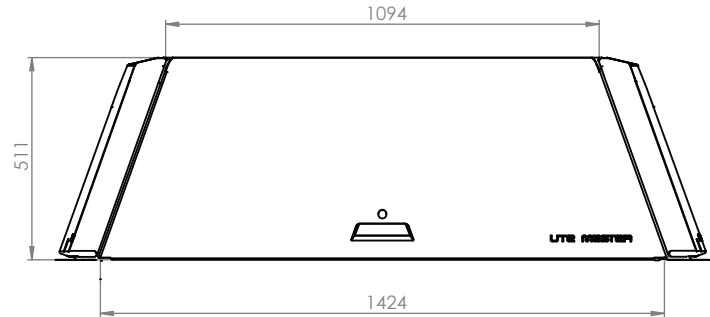

Utemaster Centurion Canopy Dimensions to suit Isuzu D-Max

REAR VIEW
DOORS DOWN

SIDE VIEW
DOORS DOWN

REAR VIEW
DOORS UP

SIDE VIEW
DOORS UP

REAR VIEW
CANTILEVER ROOF RACK

SIDE VIEW
CANTILEVER ROOF RACK

SIDE VIEW
CANTILEVER ROOF RACK
(X-Terrain)