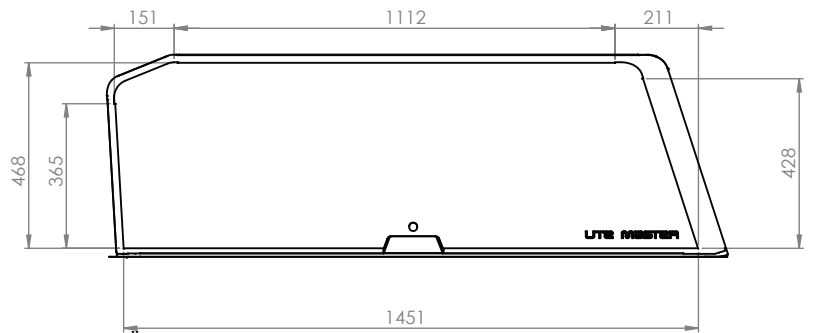

Utemaster Centurion Canopy Dimensions to suit Isuzu D-Max

REAR VIEW
DOORS DOWN

SIDE VIEW
DOORS DOWN

REAR VIEW
DOORS UP

SIDE VIEW
DOORS UP

REAR VIEW
CANTILEVER ROOF RACK

SIDE VIEW
CANTILEVER ROOF RACK

SIDE VIEW
CANTILEVER ROOF RACK
(X-Terrain)

SIDE VIEW
CANTILEVER ROOF RACK
(X-Terrain)