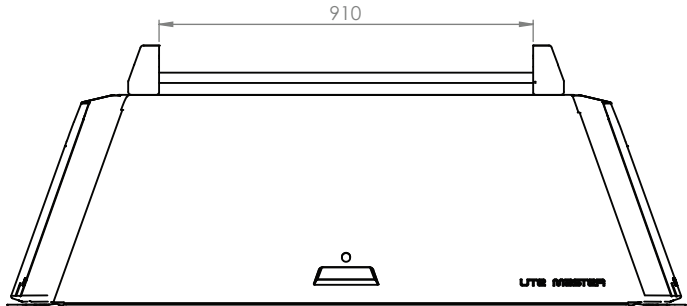

Utemaster Centurion Canopy Dimensions to suit Isuzu D-Max

REAR VIEW
DOORS DOWN

SIDE VIEW
DOORS DOWN

REAR VIEW
DOORS UP

SIDE VIEW
DOORS UP

REAR VIEW
CANTILEVER ROOF RACK

SIDE VIEW
CANTILEVER ROOF RACK

SIDE VIEW
CANTILEVER ROOF RACK
(X-Terrain)