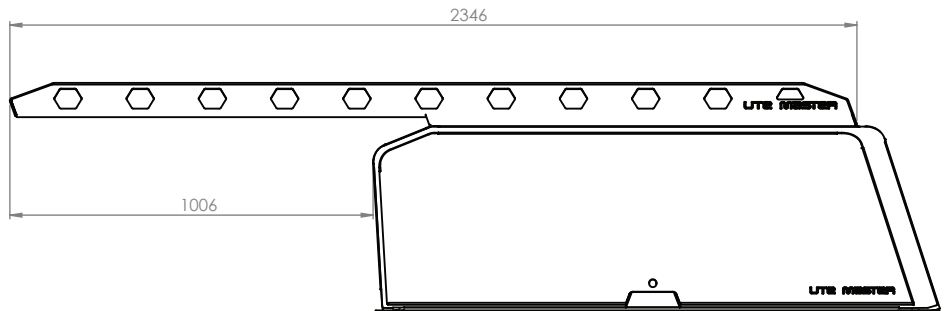

Utemaster Centurion Canopy Dimensions to suit Isuzu D-Max

REAR VIEW
DOORS DOWN

SIDE VIEW
DOORS DOWN

REAR VIEW
DOORS UP

SIDE VIEW
DOORS UP

REAR VIEW
CANTILEVER ROOF RACK

SIDE VIEW
CANTILEVER ROOF RACK

SIDE VIEW
CANTILEVER ROOF RACK
(X-Terrain)

SIDE VIEW
CANTILEVER ROOF RACK
(X-Terrain)