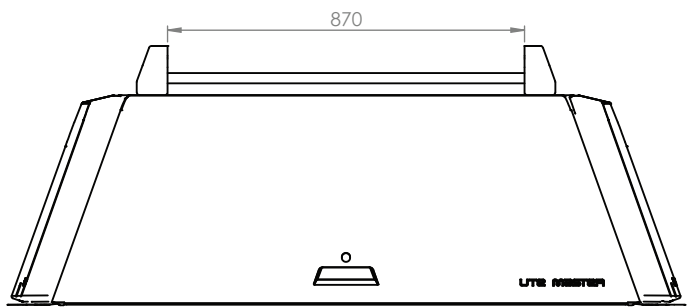

Utemaster Centurion Canopy Dimensions to suit Isuzu D-Max

REAR VIEW
DOORS DOWN

SIDE VIEW
DOORS DOWN

REAR VIEW
DOORS UP

SIDE VIEW
DOORS UP

REAR VIEW
CANTILEVER ROOF RACK

SIDE VIEW
CANTILEVER ROOF RACK

SIDE VIEW
CANTILEVER ROOF RACK
(X-Terrain)