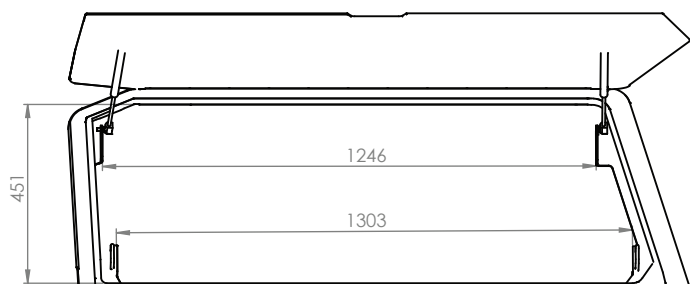

Utemaster Centurion Canopy Dimensions to suit Isuzu D-Max

REAR VIEW
DOORS DOWN

SIDE VIEW
DOORS DOWN

REAR VIEW
DOORS UP

SIDE VIEW
DOORS UP

REAR VIEW
CANTILEVER ROOF RACK

SIDE VIEW
CANTILEVER ROOF RACK

SIDE VIEW
CANTILEVER ROOF RACK
(X-Terrain)

SIDE VIEW
CANTILEVER ROOF RACK
(X-Terrain)