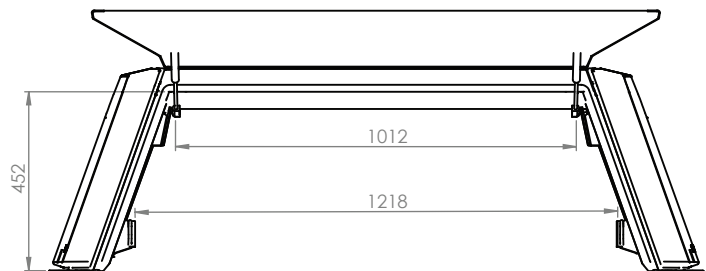

Utemaster Centurion Canopy Dimensions to suit Isuzu D-Max

REAR VIEW
DOORS DOWN

SIDE VIEW
DOORS DOWN

REAR VIEW
DOORS UP

SIDE VIEW
DOORS UP

REAR VIEW
CANTILEVER ROOF RACK

SIDE VIEW
CANTILEVER ROOF RACK

SIDE VIEW
CANTILEVER ROOF RACK
(X-Terrain)

SIDE VIEW
CANTILEVER ROOF RACK
(X-Terrain)